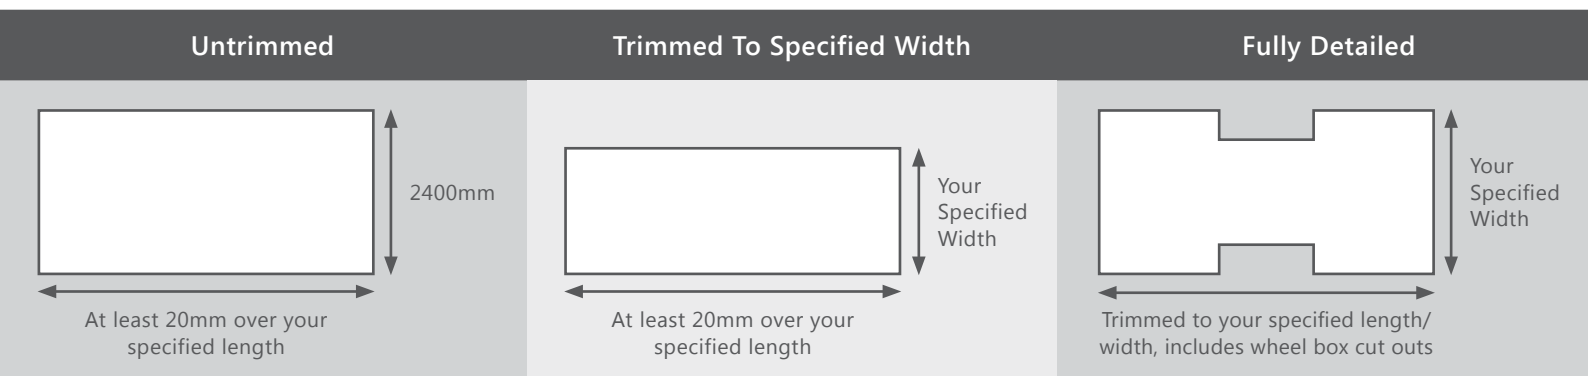

Galvanised Steel

Aluminium

Typical Weights Of A Fully Detailed 19'6" Floor (kg)*					
	Eco P	Eco H	Lite	Premium	Typical Deflection (mm)**
EzyFloor Plus Galvanised	126	112	100	126	0.8
EzyFloor Plus Aluminium	108	94	83#	108	0.8
EzyFloor Plywood	85	72	61	85	2.4

*Based on 2286mm width and 1600x300mm wheel box cut outs **Tested on 400mm span with 100kg weight #EzyFloor Plus Aluminium (Lite) is lighter than standard plywood options

Fully Customisable Solutions

EzyFloor Plus is available in eight material combinations enabling manufacturers to tailor solutions to each van's specific requirements.