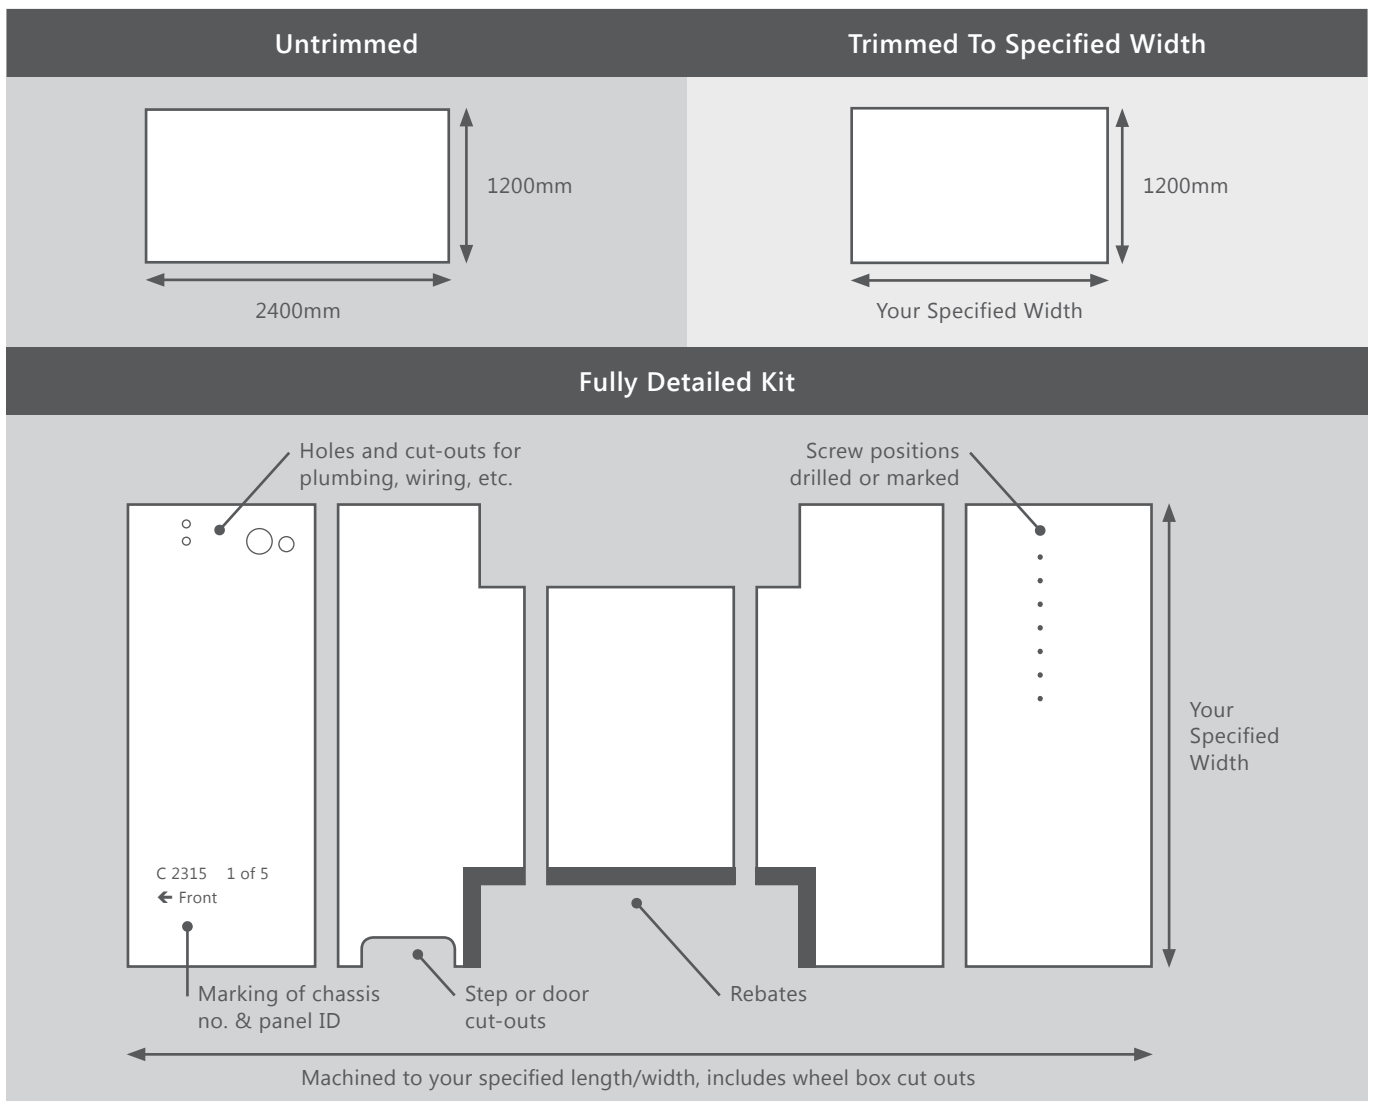

Fully Customisable Solutions

For maximum convenience and flexibility EzyPanel Plus can be manufactured to suit your specific requirements and is available with the following trimming options:

- Untrimmed
- Trimmed to specified width
- Fully detailed kit

The EzyPanel Plus Kit is fully customised to suit your needs. Each panel is cut to a precise profile providing you with an exact fit to your chassis – no trimming necessary. It can also be enhanced with a **range of value-add options** to maximise the efficiency and precision of your van assembly processes. Some examples are shown in the table below.

*Optional tongue and groove joint system can be added to any trimming option